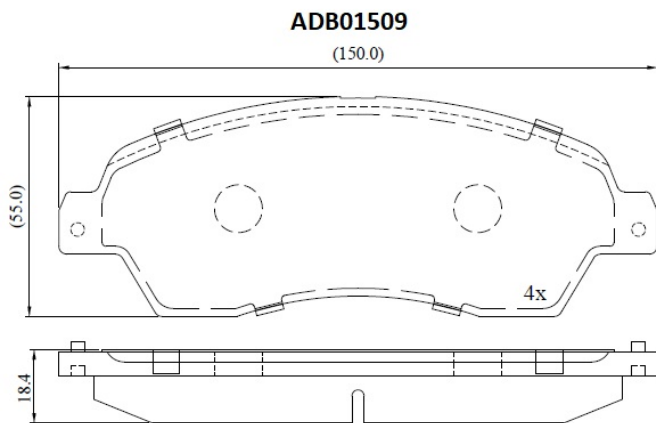

Make: MAHINDRA

Model: Scorpio

Part Number: ADB01509

Vehicle Manufacturing/Engine:

Specifications

Fitting Position	:	Front
Model Date	:	2006-
Or. Caliper	:	
WVA	:	

FMSI	:	
Length	:	150
Width	:	55
Thickness	:	17.8