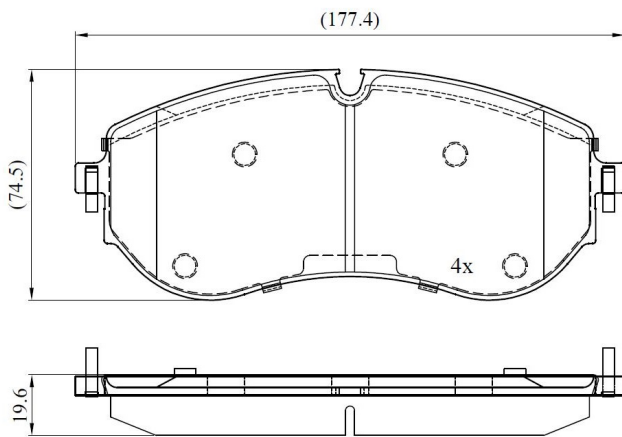

Make: MAN

Model: TGE Bus

Part Number: ADB02528

Vehicle Manufacturing/Engine:

ADB02528

Specifications

Fitting Position	:	Front
Model Date	:	2017-
Or. Caliper	:	

WVA	:	22493
FMSI	:	
Length	:	177.4
Width	:	74.5
Thickness	:	19.6