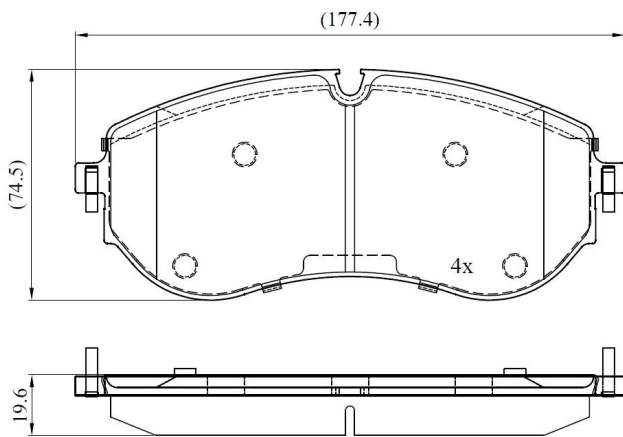

Make: MAN

Model: TGE Bus

Part Number: ADB02528

Vehicle Manufacturing/Engine:

ADB02528

Specifications

Fitting Position	:	Front
Model Date	:	2017-
Or. Caliper	:	

WVA	:	22493
FMSI	:	
Length	:	177.4
Width	:	74.5
Thickness	:	19.6