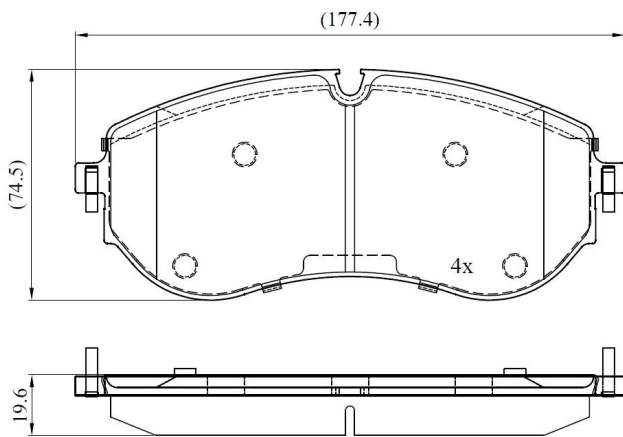

Make: MAN

Model: TGE Platform/Chassis

Part Number: ADB02528

Vehicle Manufacturing/Engine:

ADB02528

Specifications

Fitting Position	:	Front
Model Date	:	2016-
Or. Caliper	:	

WVA	:	22493
FMSI	:	
Length	:	177.4
Width	:	74.5
Thickness	:	19.6