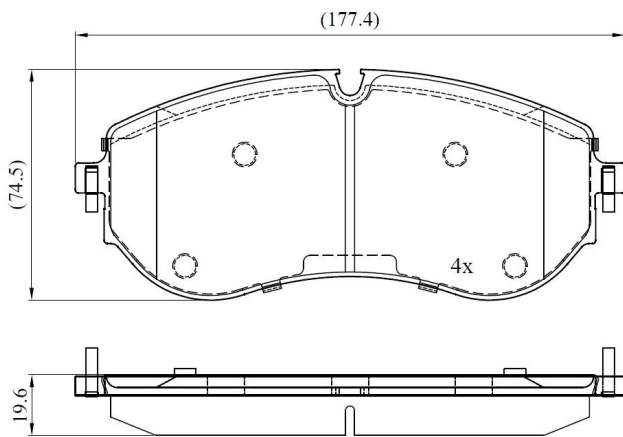

Make: MAN

Model: TGE Platform/Chassis

Part Number: ADB02528

Vehicle Manufacturing/Engine:

ADB02528

Specifications

Fitting Position	:	Front
Model Date	:	2017-
Or. Caliper	:	

WVA	:	22493
FMSI	:	
Length	:	177.4
Width	:	74.5
Thickness	:	19.6