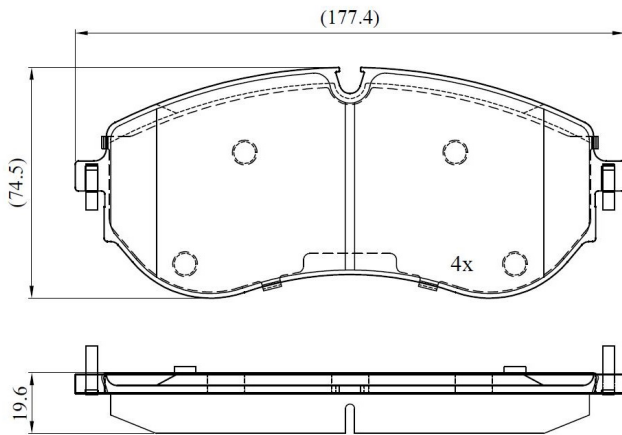

Make: MAN

Model: TGE Van

Part Number: ADB02528

Vehicle Manufacturing/Engine:

ADB02528

Specifications

Fitting Position	:	Front
Model Date	:	2017-
Or. Caliper	:	

WVA	:	22493
FMSI	:	
Length	:	177.4
Width	:	74.5
Thickness	:	19.6