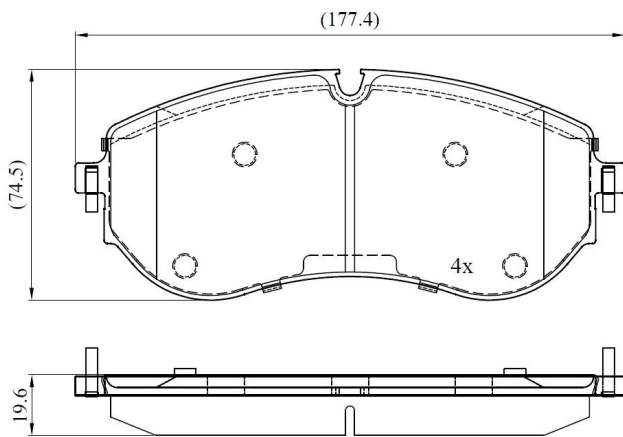

Make: MAN

Model: TGE Van

Part Number: ADB02528

Vehicle Manufacturing/Engine:

ADB02528

Specifications

Fitting Position	:	Front
Model Date	:	2017-
Or. Caliper	:	

WVA	:	22493
FMSI	:	
Length	:	177.4
Width	:	74.5
Thickness	:	19.6