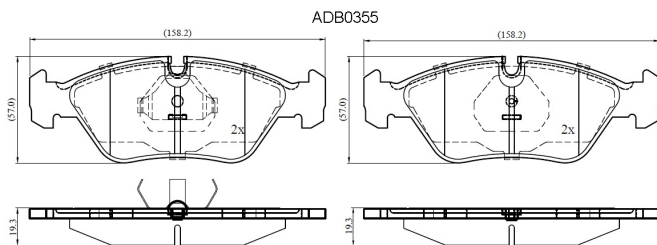

Make: MASERATI

Model: 430

Part Number: ADB0355

Vehicle Manufacturing/Engine:

Specifications

Fitting Position	:	Front
Model Date	:	01/88-01/94
Or. Caliper	:	Ate
WVA	:	20629
FMSI	:	
Length	:	158.2
Width	:	57

Thickness : 19.3