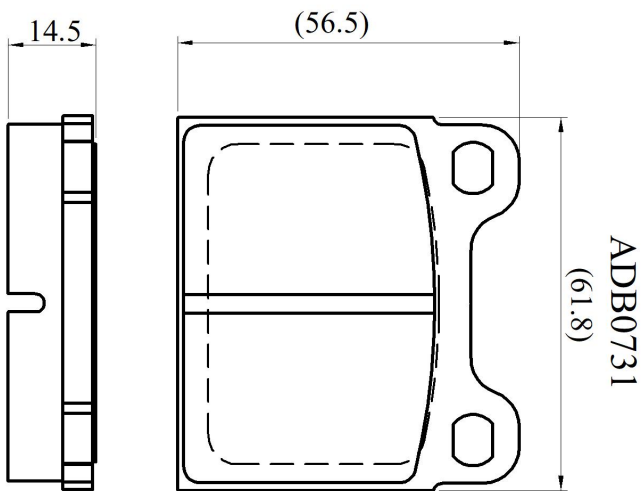

Make: MASERATI

Model: Spyder

Part Number: ADB0731

Vehicle Manufacturing/Engine:

Specifications

Fitting Position	:	Rear
Model Date	:	01/89-01/99

Or. Caliper	:	Ate
WVA	:	20034
FMSI	:	
Length	:	61.8
Width	:	56.5
Thickness	:	14.5