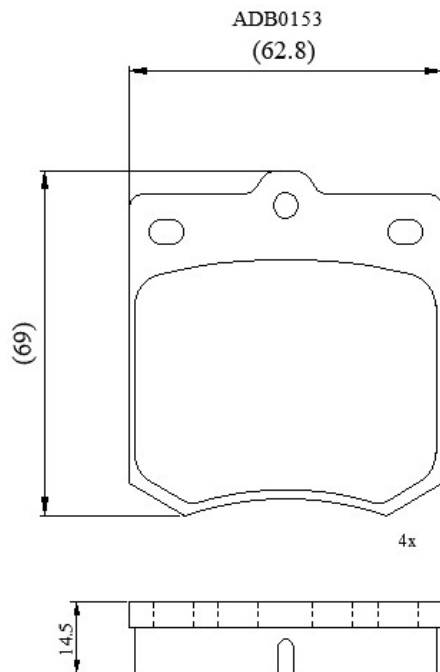

**Make: MAZDA**

**Model: 1.1, 1.3 (FA3, STA, STB Series )**

**Part Number: ADB0153**

**Vehicle Manufacturing/Engine:**

## Specifications

<b>Fitting Position</b>	:	Front
<b>Model Date</b>	:	01/73-01/78
<b>Or. Caliper</b>	:	Sumitomo
<b>WVA</b>	:	20251
<b>FMSI</b>	:	
<b>Length</b>	:	62.8
<b>Width</b>	:	69
<b>Thickness</b>	:	14.5