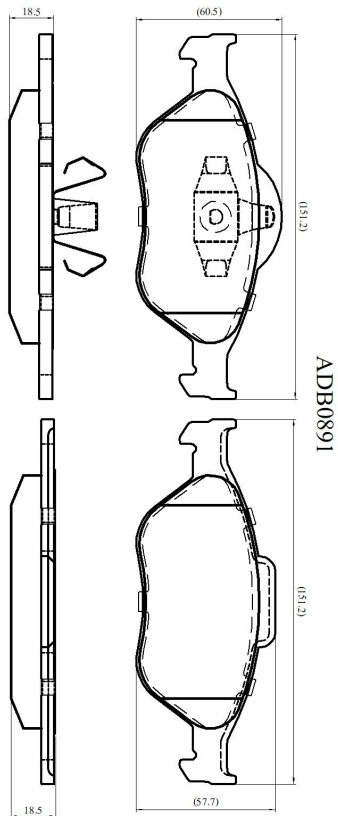

Make: MAZDA

Model: 2 (B2W) 1.4 Hatchback

Part Number: ADB0891

Vehicle Manufacturing/Engine:

Specifications

Fitting Position	:	Front
Model Date	:	04/03->

Or. Caliper	:	Ate
WVA	:	23202
FMSI	:	
Length	:	151.2
Width	:	60.5/57.7
Thickness	:	18