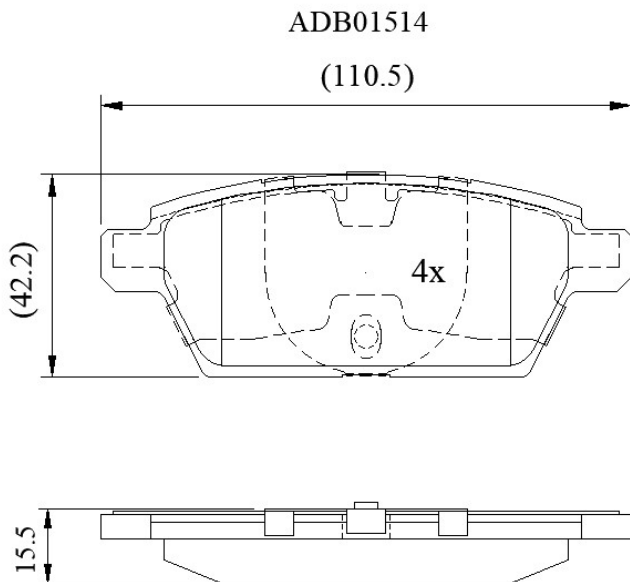

Make: MAZDA

Model: 2000i 16V FWD Hatchback

Part Number: ADB01514

Vehicle Manufacturing/Engine:

Specifications

Fitting Position	:	Rear
Model Date	:	03/05->

Or. Caliper	:	
WVA	:	2,32,03,23,60,42,32,02,00,000
FMSI	:	
Length	:	110.5
Width	:	42.2
Thickness	:	15.5