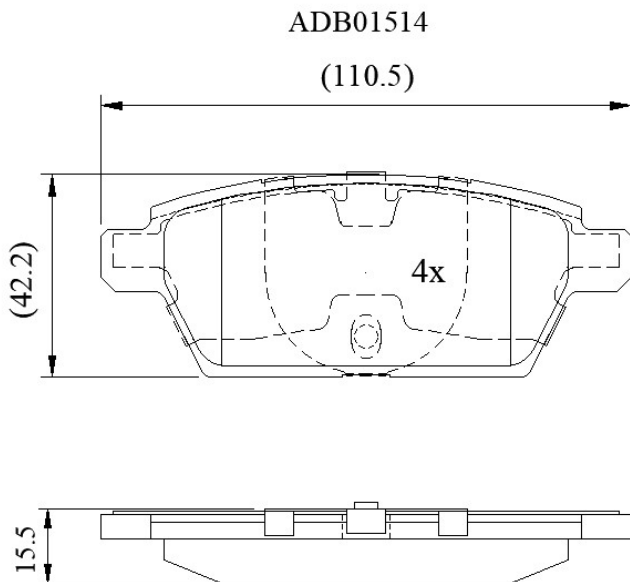

Make: MAZDA

Model: 2300i 16V FWD Hatchback

Part Number: ADB01514

Vehicle Manufacturing/Engine:

Specifications

Fitting Position	:	Rear
Model Date	:	02/07->

Or. Caliper	:	
WVA	:	2,32,03,23,60,42,32,02,00,000
FMSI	:	
Length	:	110.5
Width	:	42.2
Thickness	:	15.5