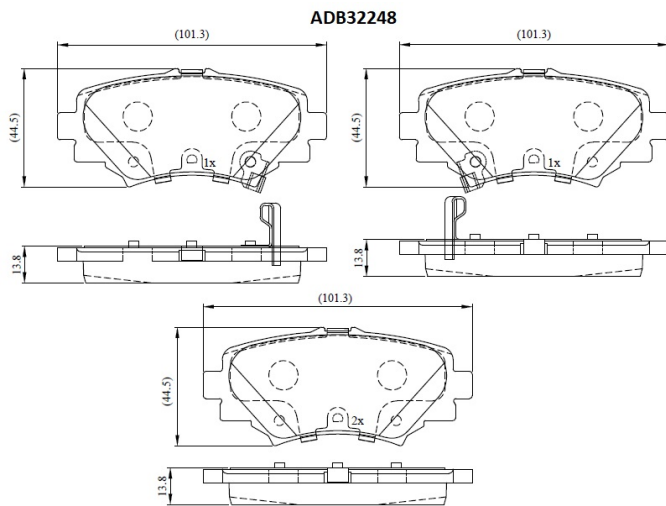

**Make: MAZDA**

**Model: 3, 3 Saloon**

**Part Number: ADB32248**

**Vehicle Manufacturing/Engine:**

### Specifications

<b>Fitting Position</b>	:	Rear
<b>Model Date</b>	:	09/13-
<b>Or. Caliper</b>	:	

<b>WVA</b>	:	25,87,82,58,79,25,880
<b>FMSI</b>	:	
<b>Length</b>	:	101.3
<b>Width</b>	:	44.5
<b>Thickness</b>	:	13.8