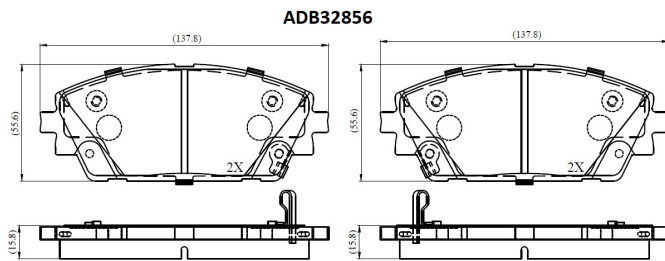

Make: MAZDA

Model: 3 Hatchback

Part Number: ADB32856

Vehicle Manufacturing/Engine:

Specifications

Fitting Position	:	Front
Model Date	:	2018-
Or. Caliper	:	
WVA	:	2,61,77,26,178
FMSI	:	
Length	:	137.9
Width	:	55.9

Thickness

:

15.8