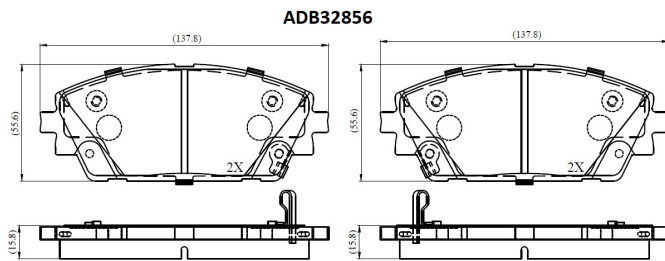

Make: MAZDA

Model: 3 Hatchback

Part Number: ADB32856

Vehicle Manufacturing/Engine:

Specifications

Fitting Position	:	Front
Model Date	:	2019-
Or. Caliper	:	
WVA	:	2,61,77,26,178
FMSI	:	
Length	:	137.9
Width	:	55.9

Thickness

:

15.8