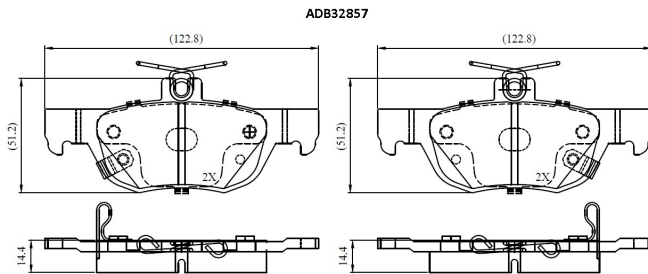

Make: MAZDA

Model: 3 Hatchback

Part Number: ADB32857

Vehicle Manufacturing/Engine:

Specifications

Fitting Position	:	Rear
Model Date	:	2018-
Or. Caliper	:	
WVA	:	26,17,42,61,75,26,176
FMSI	:	
Length	:	123
Width	:	43.8

Thickness : 14.4