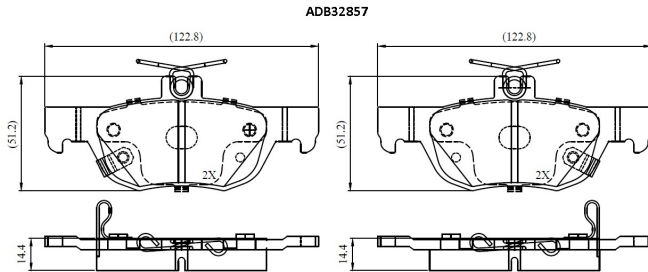

Make: MAZDA

Model: 3 Hatchback

Part Number: ADB32857

Vehicle Manufacturing/Engine:

Specifications

Fitting Position	:	Rear
Model Date	:	2018-
Or. Caliper	:	
WVA	:	26,17,42,61,75,26,176
FMSI	:	
Length	:	123
Width	:	43.8

Thickness : 14.4