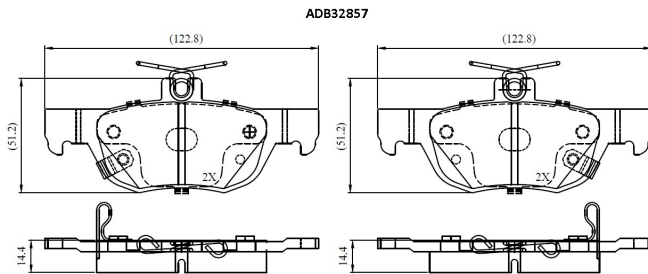

Make: MAZDA

Model: 3 Hatchback

Part Number: ADB32857

Vehicle Manufacturing/Engine:

Specifications

Fitting Position	:	Rear
Model Date	:	2020-
Or. Caliper	:	
WVA	:	26,17,42,61,75,26,176
FMSI	:	
Length	:	123
Width	:	43.8

Thickness : 14.4