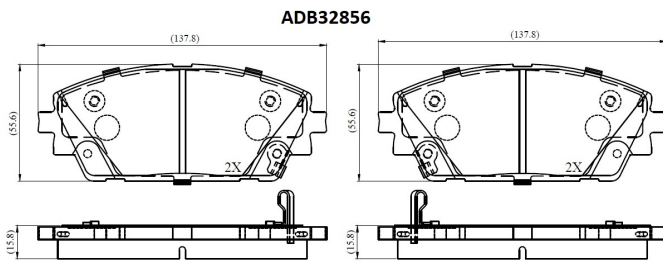

Make: MAZDA

Model: 3 Saloon

Part Number: ADB32856

Vehicle Manufacturing/Engine:

Specifications

Fitting Position	:	Front
Model Date	:	2019-
Or. Caliper	:	
WVA	:	2,61,77,26,178
FMSI	:	
Length	:	137.9
Width	:	55.9

Thickness

:

15.8