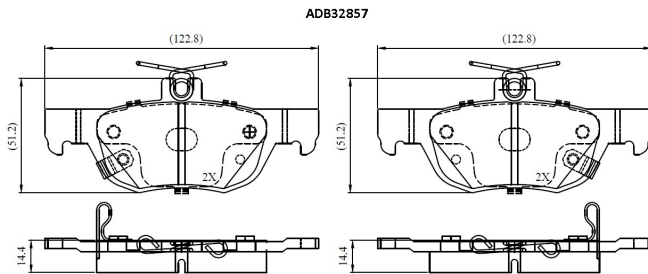

Make: MAZDA

Model: 3 Saloon

Part Number: ADB32857

Vehicle Manufacturing/Engine:

Specifications

Fitting Position	:	Rear
Model Date	:	2018-
Or. Caliper	:	
WVA	:	26,17,42,61,75,26,176
FMSI	:	
Length	:	123
Width	:	43.8

Thickness : 14.4