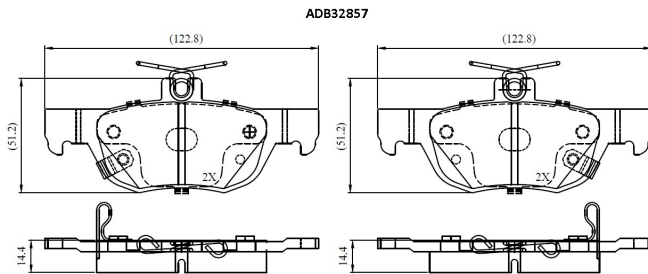

Make: MAZDA

Model: 3 Saloon

Part Number: ADB32857

Vehicle Manufacturing/Engine:

Specifications

Fitting Position	:	Rear
Model Date	:	2019-
Or. Caliper	:	
WVA	:	26,17,42,61,75,26,176
FMSI	:	
Length	:	123
Width	:	43.8

Thickness : 14.4