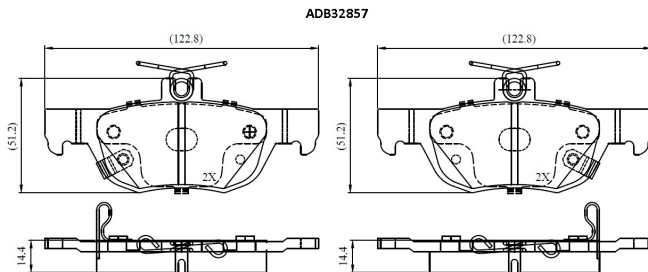

Make: MAZDA

Model: 3 Saloon

Part Number: ADB32857

Vehicle Manufacturing/Engine:

Specifications

Fitting Position	:	Rear
Model Date	:	2018-
Or. Caliper	:	
WVA	:	26,17,42,61,75,26,176
FMSI	:	
Length	:	123
Width	:	43.8

Thickness : 14.4