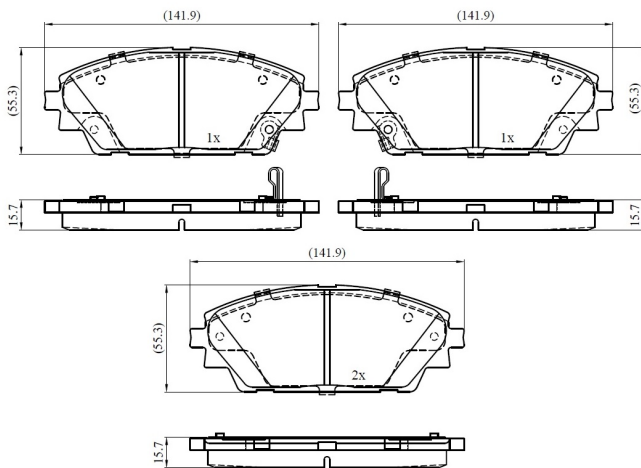

Make: MAZDA

Model: 3 Saloon

Part Number: ADB33234

Vehicle Manufacturing/Engine:

ADB33234

Specifications

Fitting Position	:	Front
Model Date	:	2013-2019
Or. Caliper	:	

WVA	:	25875
FMSI	:	
Length	:	141.9
Width	:	55.3
Thickness	:	15.7