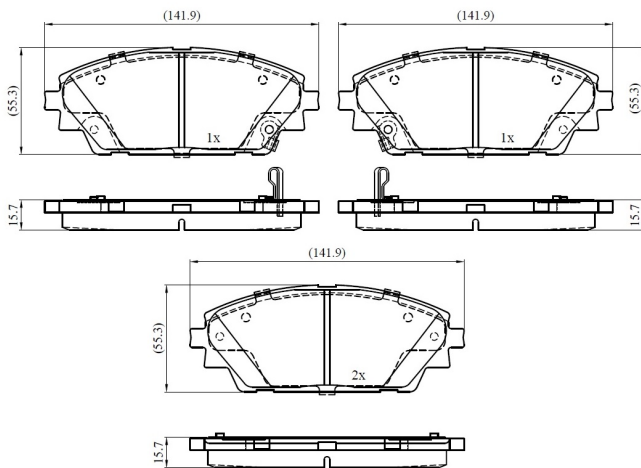

Make: MAZDA

Model: 3 Saloon

Part Number: ADB33234

Vehicle Manufacturing/Engine:

ADB33234

Specifications

Fitting Position	:	Front
Model Date	:	2016-2019
Or. Caliper	:	

WVA	:	25875
FMSI	:	
Length	:	141.9
Width	:	55.3
Thickness	:	15.7