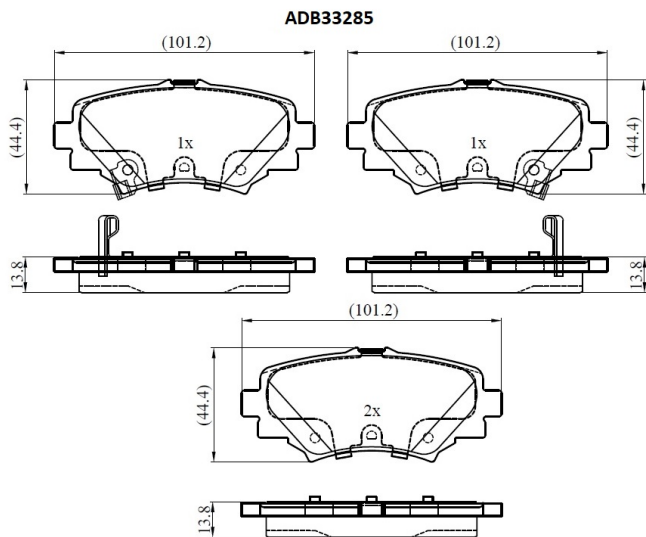

Make: MAZDA

Model: 3 Saloon

Part Number: ADB33285

Vehicle Manufacturing/Engine:

Specifications

Fitting Position	:	Rear
Model Date	:	2013-2019

Or. Caliper	:	
WVA	:	25878
FMSI	:	
Length	:	101.2
Width	:	44.4
Thickness	:	13.8