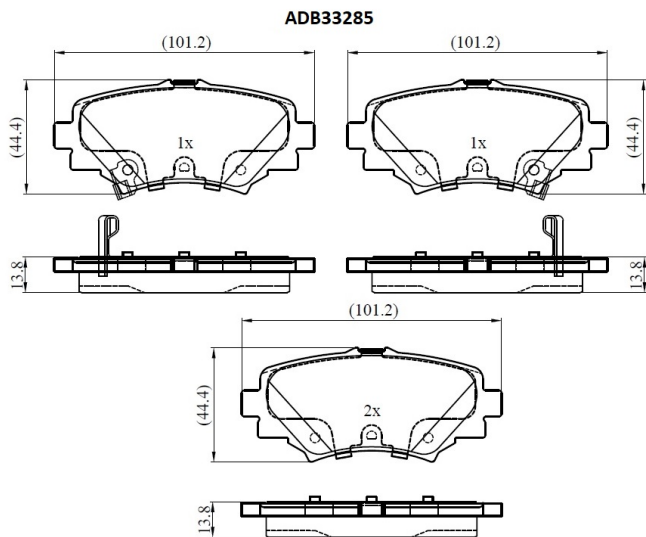

Make: MAZDA

Model: 3 Saloon

Part Number: ADB33285

Vehicle Manufacturing/Engine:

Specifications

Fitting Position	:	Rear
Model Date	:	2016-2019

Or. Caliper	:	
WVA	:	25878
FMSI	:	
Length	:	101.2
Width	:	44.4
Thickness	:	13.8