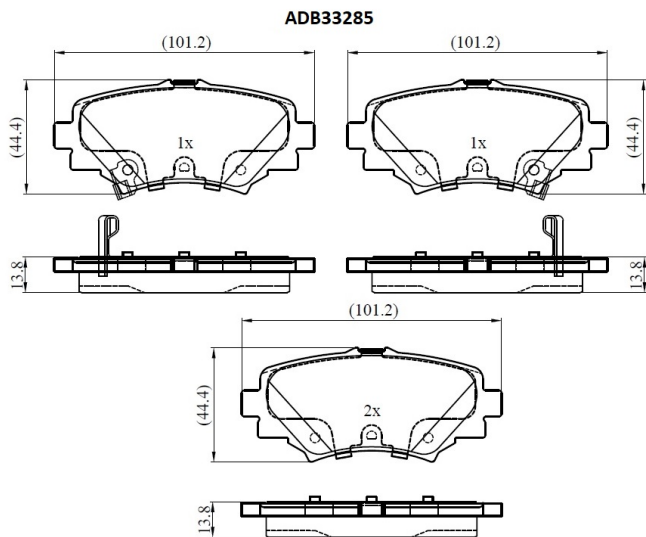

Make: MAZDA

Model: 3 Saloon

Part Number: ADB33285

Vehicle Manufacturing/Engine:

Specifications

Fitting Position	:	Rear
Model Date	:	2014-2019

Or. Caliper	:	
WVA	:	25878
FMSI	:	
Length	:	101.2
Width	:	44.4
Thickness	:	13.8