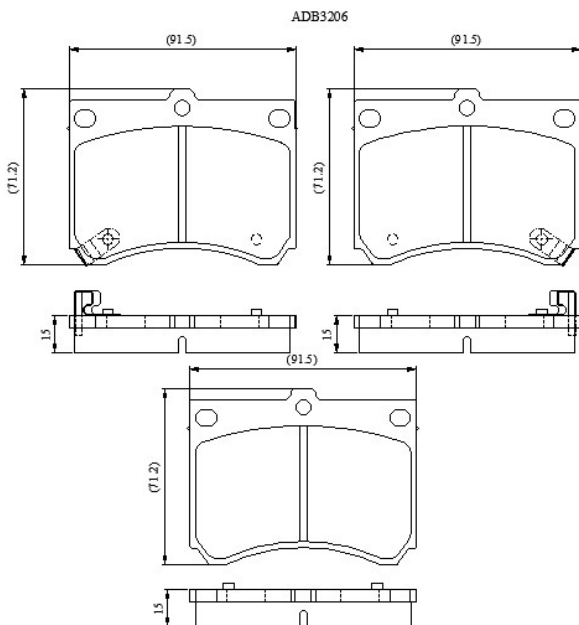

Make: MAZDA

Model: 323, 323F (BA Series)

Part Number: ADB3206

Vehicle Manufacturing/Engine:

Specifications

Fitting Position

:

Front

Model Date	:	06/94-10/98
Or. Caliper	:	Sumitomo
WVA	:	21539
FMSI	:	
Length	:	91.5
Width	:	71.2
Thickness	:	15