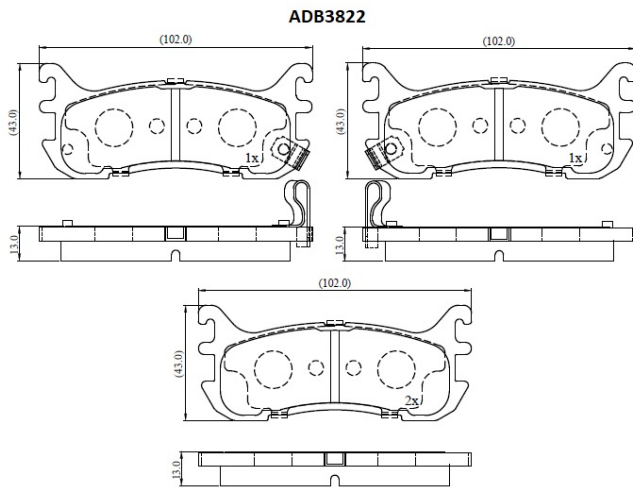

Make: MAZDA

Model: 323, 323F (BA Series)

Part Number: ADB3822

Vehicle Manufacturing/Engine:

Specifications

Fitting Position	:	Rear
Model Date	:	06/94-10/98
Or. Caliper	:	Akebono

WVA	:	23387
FMSI	:	
Length	:	102
Width	:	44
Thickness	:	13