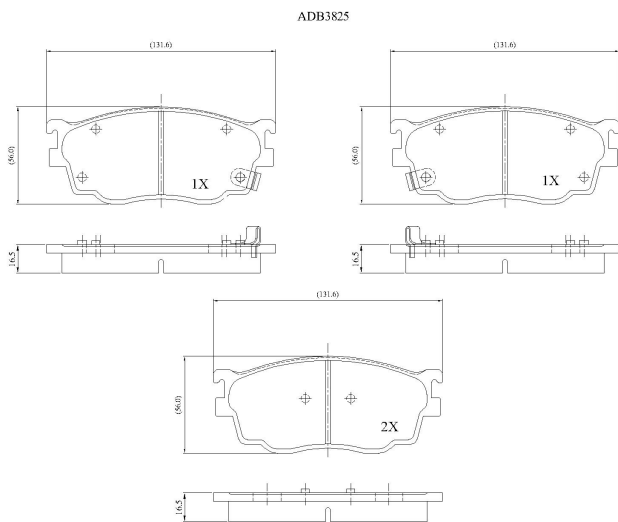

Make: MAZDA

Model: 323 (BJ Series)

Part Number: ADB3825

Vehicle Manufacturing/Engine:

Specifications

Fitting Position	:	Front
Model Date	:	01/02->
Or. Caliper	:	Sumitomo

WVA	:	23777/23778
FMSI	:	
Length	:	131.6
Width	:	56
Thickness	:	16.5/15.5