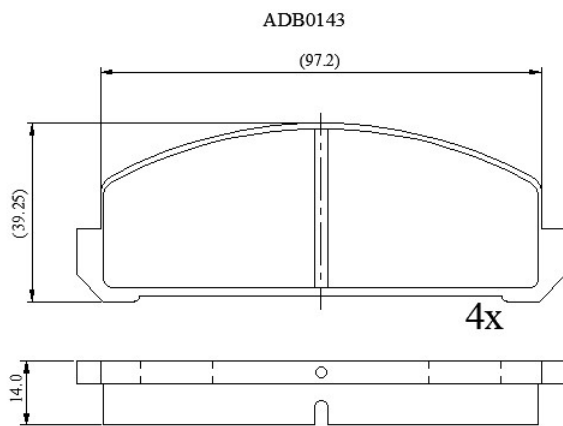

Make: MAZDA

Model: 323- RWD

Part Number: ADB0143

Vehicle Manufacturing/Engine:

Specifications

Fitting Position	:	Front
Model Date	:	01/76-01/86
Or. Caliper	:	Akebono

WVA	:	20564
FMSI	:	
Length	:	107.85
Width	:	39.25
Thickness	:	14