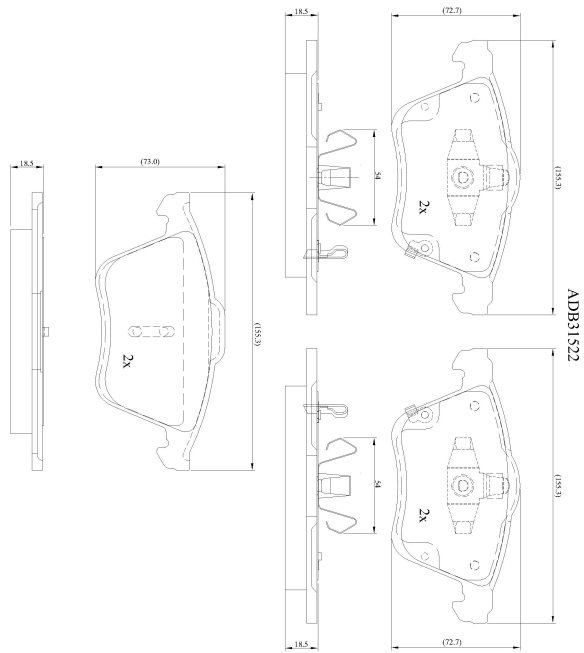

Make: MAZDA

Model: 6 Hatchback

Part Number: ADB31522

Vehicle Manufacturing/Engine:

Specifications

Fitting Position	:	Front
Model Date	:	08/02-->
Or. Caliper	:	Ate
WVA	:	24,00,22,40,03,24,105
FMSI	:	
Length	:	155.3
Width	:	73.0/72.7
Thickness	:	18.5