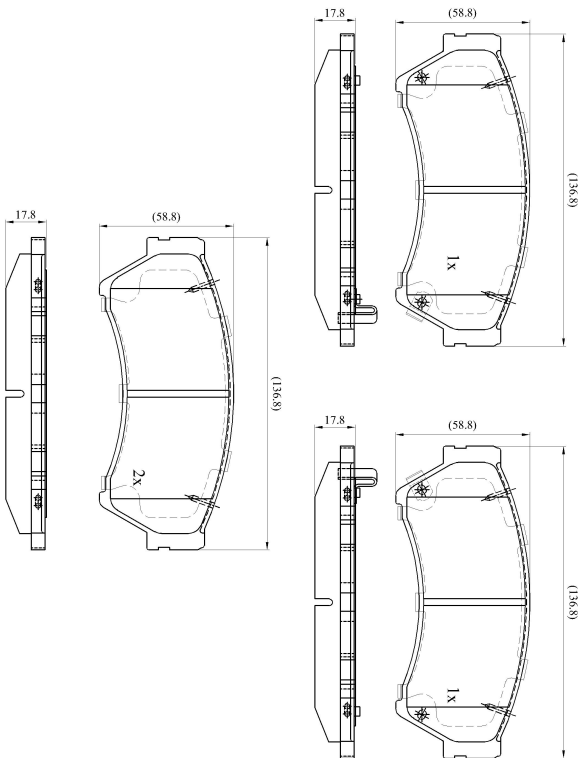

Make: MAZDA

Model: 6 Hatchback

Part Number: ADB31687

Vehicle Manufacturing/Engine:

ADB31687

Specifications

Fitting Position	:	Front
Model Date	:	08/07-->
Or. Caliper	:	Akebono
WVA	:	24,58,22,46,29,24,630
FMSI	:	
Length	:	137
Width	:	58.9
Thickness	:	17.8