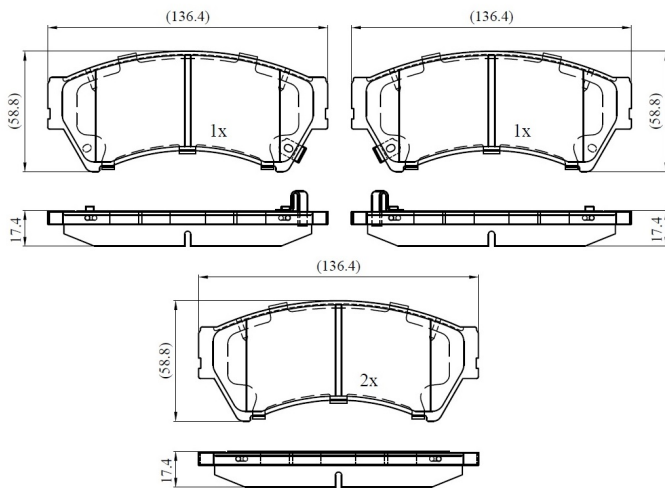

Make: MAZDA

Model: 6 Hatchback

Part Number: ADB33245

Vehicle Manufacturing/Engine:

ADB33245

Specifications

Fitting Position	:	Front
Model Date	:	2007-2009
Or. Caliper	:	

WVA	:	24,58,22,46,29,24,630
FMSI	:	
Length	:	136.4
Width	:	58.8
Thickness	:	17.4