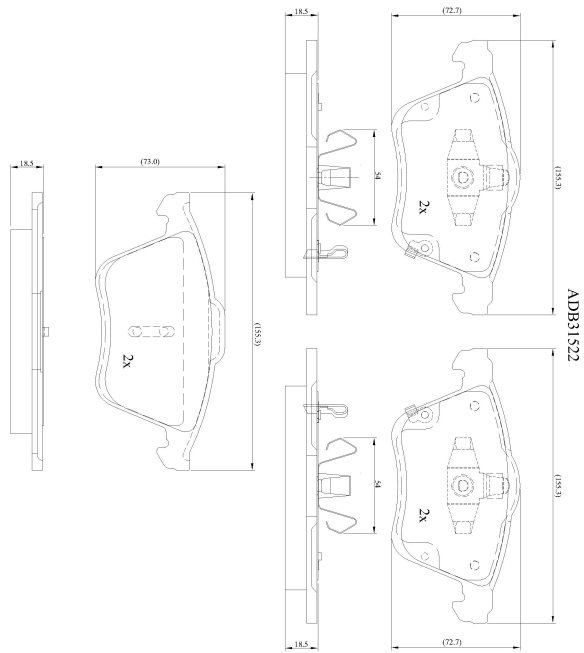

Make: MAZDA

Model: 6 Saloon

Part Number: ADB31522

Vehicle Manufacturing/Engine:

Specifications

Fitting Position	:	Front
Model Date	:	06/02-->
Or. Caliper	:	Ate
WVA	:	24,00,22,40,03,24,105
FMSI	:	
Length	:	155.3
Width	:	73.0/72.7
Thickness	:	18.5