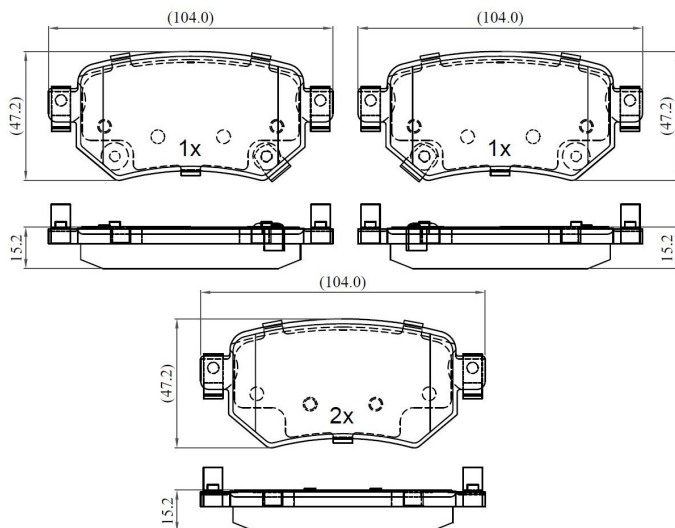

Make: MAZDA

Model: 6 Saloon

Part Number: ADB32386

Vehicle Manufacturing/Engine:

ADB32386

Specifications

Fitting Position	:	Rear
Model Date	:	03/2018-

Or. Caliper	:	
WVA	:	22349, 22350
FMSI	:	
Length	:	104
Width	:	47.2
Thickness	:	15.2