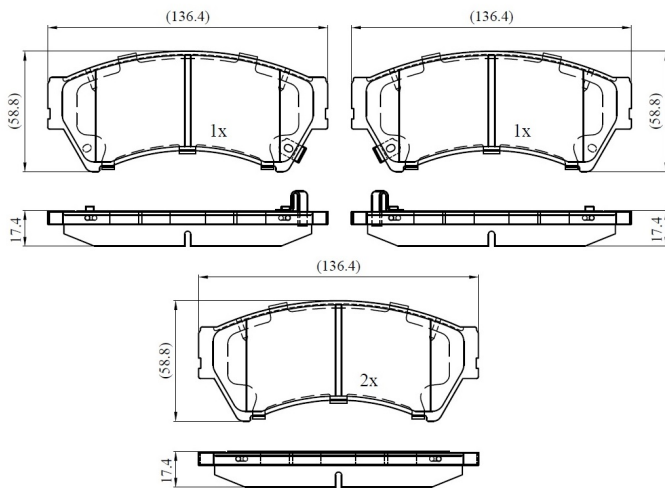

Make: MAZDA

Model: 6 Saloon

Part Number: ADB33245

Vehicle Manufacturing/Engine:

ADB33245

Specifications

Fitting Position	:	Front
Model Date	:	2007-2013
Or. Caliper	:	

WVA	:	24,58,22,46,29,24,630
FMSI	:	
Length	:	136.4
Width	:	58.8
Thickness	:	17.4