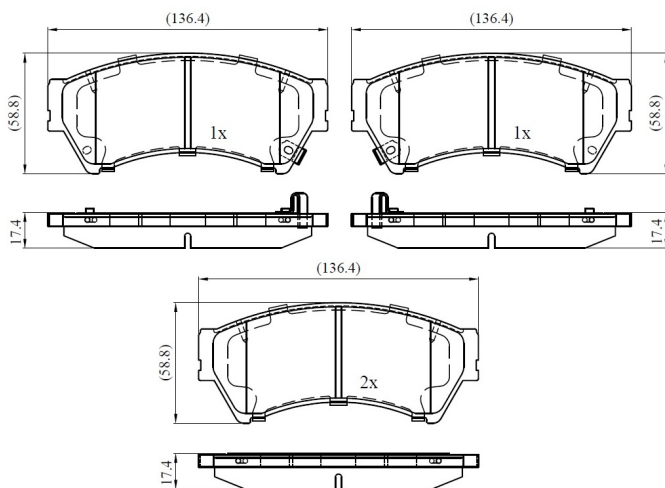

Make: MAZDA

Model: 6 Saloon

Part Number: ADB33245

Vehicle Manufacturing/Engine:

ADB33245

Specifications

Fitting Position	:	Front
Model Date	:	2010-2012
Or. Caliper	:	

WVA	:	24,58,22,46,29,24,630
FMSI	:	
Length	:	136.4
Width	:	58.8
Thickness	:	17.4