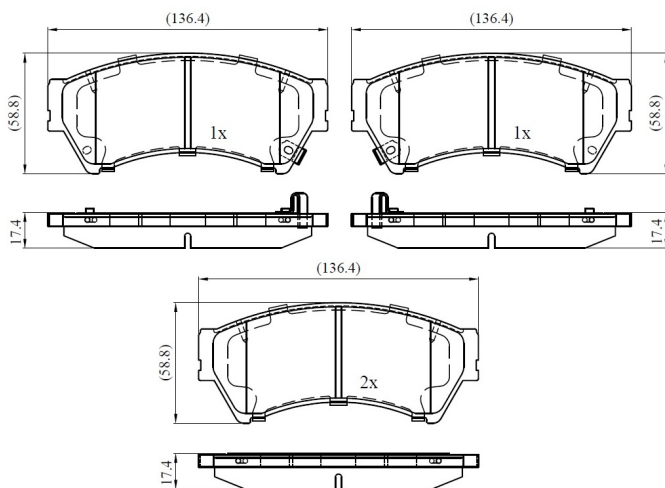

Make: MAZDA

Model: 6 Saloon

Part Number: ADB33245

Vehicle Manufacturing/Engine:

ADB33245

Specifications

Fitting Position	:	Front
Model Date	:	2007-2010
Or. Caliper	:	

WVA	:	24,58,22,46,29,24,630
FMSI	:	
Length	:	136.4
Width	:	58.8
Thickness	:	17.4