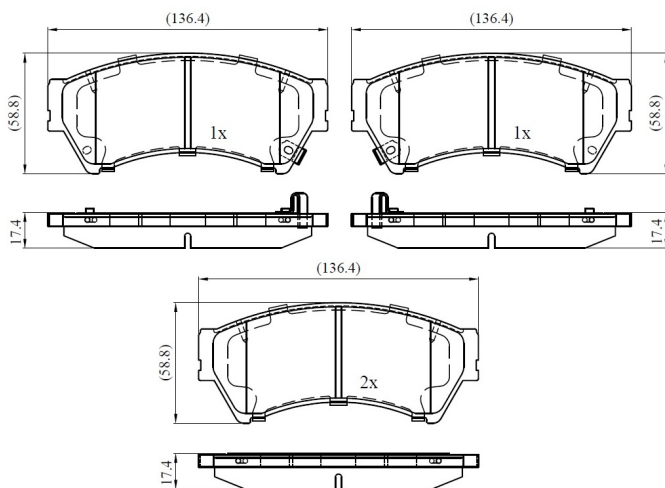

Make: MAZDA

Model: 6 Saloon

Part Number: ADB33245

Vehicle Manufacturing/Engine:

ADB33245

Specifications

Fitting Position	:	Front
Model Date	:	2010-2013
Or. Caliper	:	

WVA	:	24,58,22,46,29,24,630
FMSI	:	
Length	:	136.4
Width	:	58.8
Thickness	:	17.4