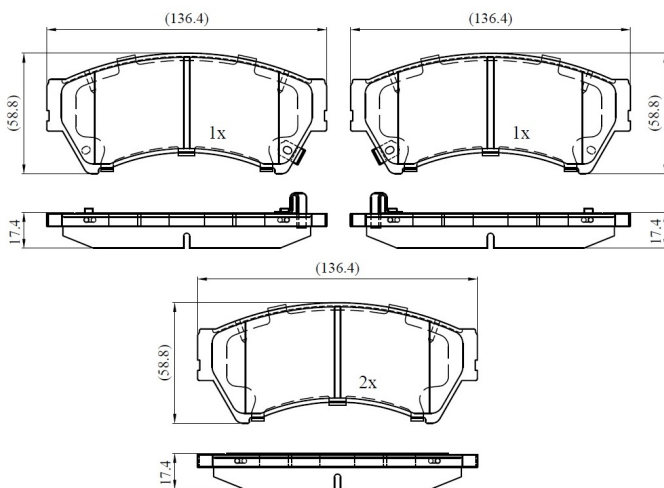

Make: MAZDA

Model: 6 Saloon

Part Number: ADB33245

Vehicle Manufacturing/Engine:

ADB33245

Specifications

Fitting Position	:	Front
Model Date	:	2009-2012
Or. Caliper	:	

WVA	:	24,58,22,46,29,24,630
FMSI	:	
Length	:	136.4
Width	:	58.8
Thickness	:	17.4