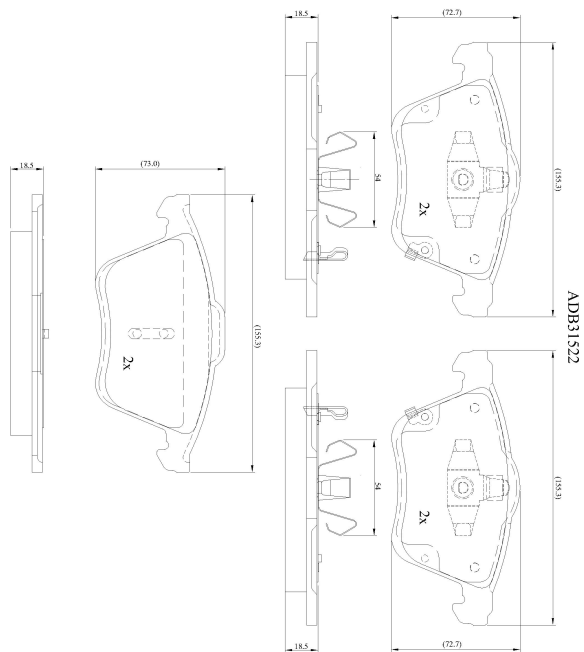

**Make: MAZDA**

**Model: 6 Station Wagon**

**Part Number: ADB31522**

**Vehicle Manufacturing/Engine:**

## Specifications

<b>Fitting Position</b>	:	Front
<b>Model Date</b>	:	08/02-->
<b>Or. Caliper</b>	:	Ate
<b>WVA</b>	:	24,00,22,40,03,24,105
<b>FMSI</b>	:	
<b>Length</b>	:	155.3
<b>Width</b>	:	73.0/72.7
<b>Thickness</b>	:	18.5