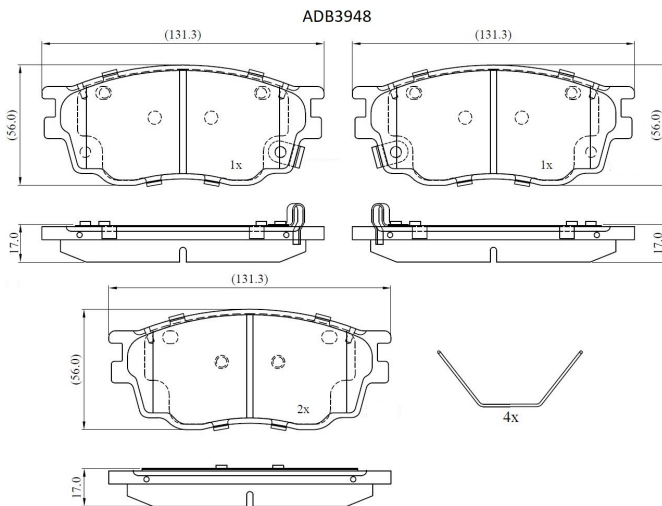

Make: MAZDA

Model: 6

Part Number: ADB3948

Vehicle Manufacturing/Engine:

Specifications

Fitting Position	:	Front
Model Date	:	04/02-->
Or. Caliper	:	

WVA	:	24246
FMSI	:	
Length	:	131.6
Width	:	56
Thickness	:	15