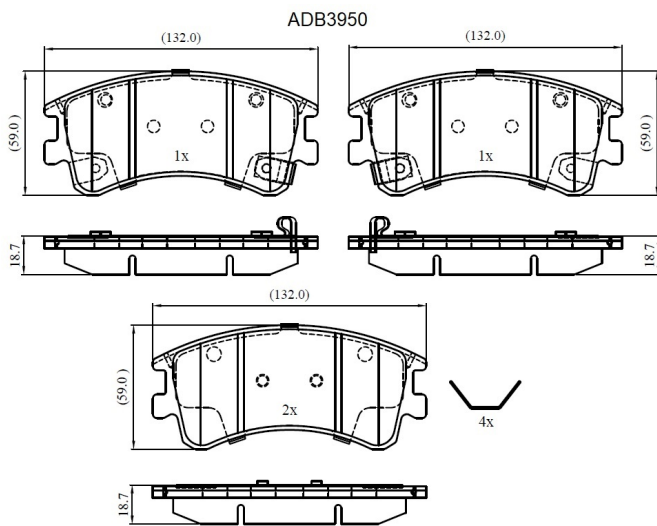

Make: MAZDA

Model: 6

Part Number: ADB3950

Vehicle Manufacturing/Engine:

Specifications

Fitting Position	:	Front
Model Date	:	04/02-->
Or. Caliper	:	

WVA	:	21471
FMSI	:	
Length	:	132
Width	:	59
Thickness	:	18.5