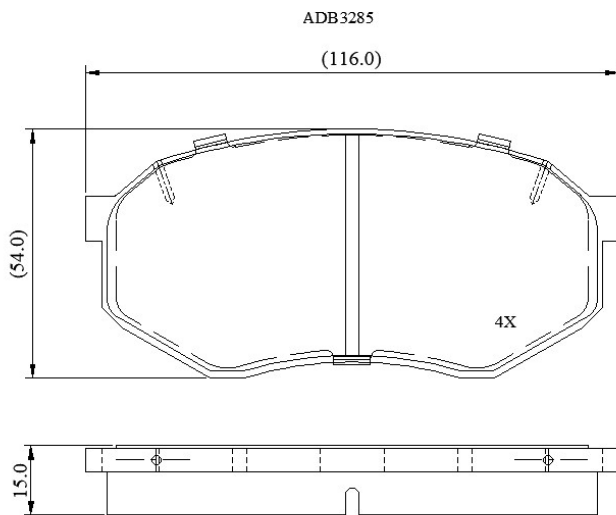

Make: MAZDA

Model: 626 (GD, GV Series)

Part Number: ADB3285

Vehicle Manufacturing/Engine:

Specifications

Fitting Position	:	Front
Model Date	:	09/87-01/90
Or. Caliper	:	Sumitomo

WVA	:	20892
FMSI	:	
Length	:	116
Width	:	54
Thickness	:	15