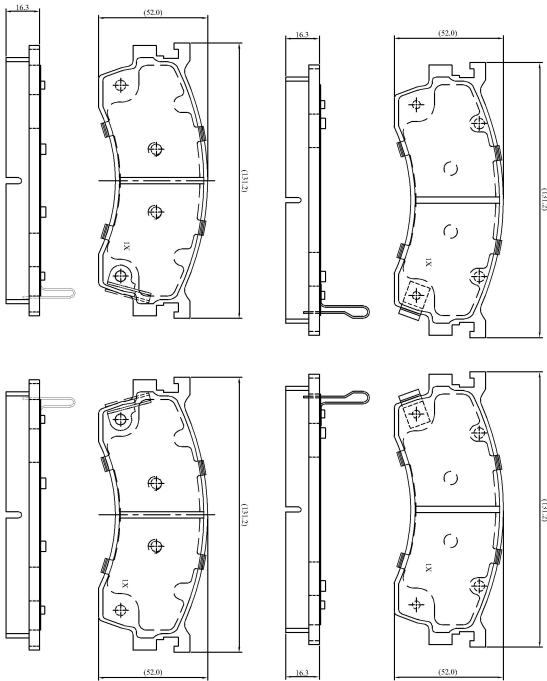

**Make: MAZDA**

**Model: 626 (GE Series)**

**Part Number: ADB3326**

**Vehicle Manufacturing/Engine:**

ADB3326

## Specifications

<b>Fitting Position</b>	:	Front
<b>Model Date</b>	:	03/92-07/77
<b>Or. Caliper</b>	:	Sumitomo
<b>WVA</b>	:	2,17,54,21,75,52,17,56,00,000
<b>FMSI</b>	:	
<b>Length</b>	:	131.2
<b>Width</b>	:	52
<b>Thickness</b>	:	16.3