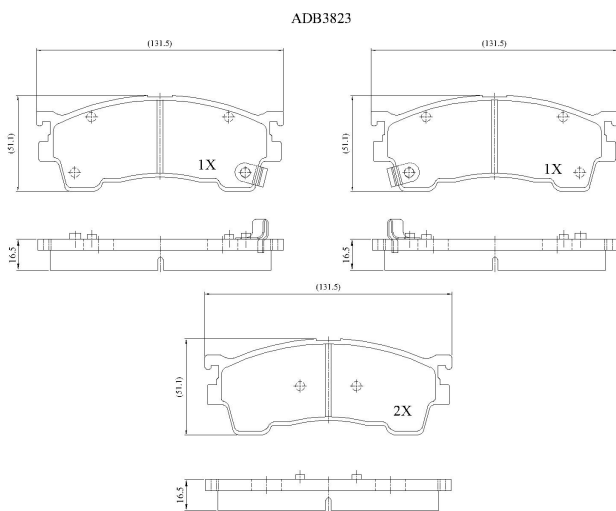

Make: MAZDA

Model: 626 (GF Series)

Part Number: ADB3823

Vehicle Manufacturing/Engine:

Specifications

Fitting Position	:	Front
Model Date	:	09/99-04/02
Or. Caliper	:	Sumitomo

WVA	:	21755
FMSI	:	
Length	:	131.5
Width	:	51.2
Thickness	:	16.5