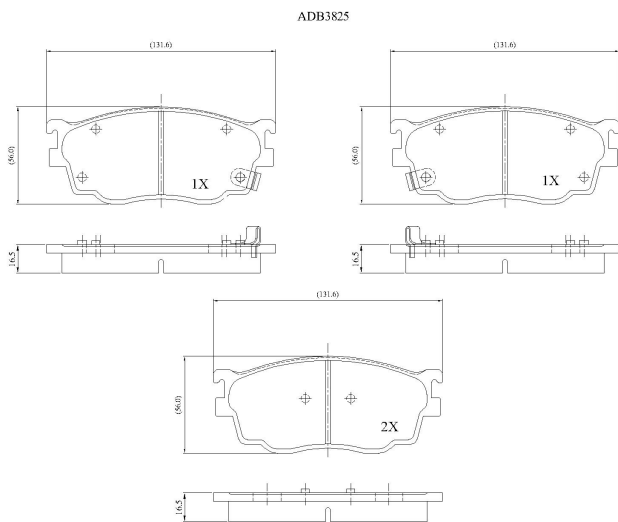

Make: MAZDA

Model: 626 (GF Series)

Part Number: ADB3825

Vehicle Manufacturing/Engine:

Specifications

Fitting Position	:	Front
Model Date	:	09/99-04/02
Or. Caliper	:	Sumitomo

WVA	:	23777/23778
FMSI	:	
Length	:	131.6
Width	:	56
Thickness	:	16.5/15.5