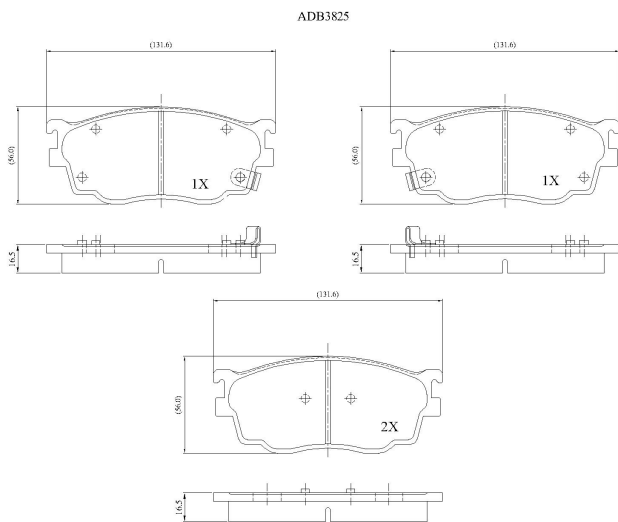

**Make: MAZDA**

**Model: 626 (GF Series)**

**Part Number: ADB3825**

**Vehicle Manufacturing/Engine:**

## Specifications

<b>Fitting Position</b>	:	Front
<b>Model Date</b>	:	07/97-04/02
<b>Or. Caliper</b>	:	Sumitomo

<b>WVA</b>	:	23777/23778
<b>FMSI</b>	:	
<b>Length</b>	:	131.6
<b>Width</b>	:	56
<b>Thickness</b>	:	16.5/15.5